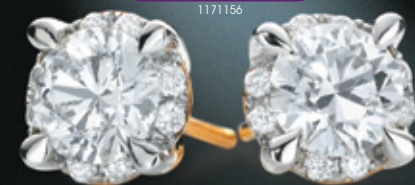

DIAMOND BRILLIANCE

1½ CARAT ^{tw}

DAZZLING!
\$5,999

1171248

½ CARAT ^{tw}

AMAZING!
\$2,999

1171198

2 CARAT ^{tw}

WOW!
\$8,999

1171263

Capture the moment when love **shines!**

zameL'S

Each piece is uniquely designed to **shine** and **sparkle** like no other diamond.

1/2 CARAT ^{tw}

AMAZING!
\$1,999

1174754

1/2 CARAT ^{tw}

GREAT PRICE!
\$1,499

1171156

1 1/2 CARAT ^{tw}

BEST BUY!
\$6,999

1171255

1 CARAT ^{tw}

WOW!
\$7,999

1171206

1/2 CARAT ^{tw}

RED HOT!
\$1,999

1210426

1/2 CARAT ^{tw}

DAZZLING!
\$2,499

1171172

1/2 CARAT ^{tw}