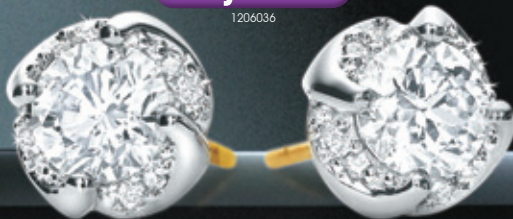

WOW!
\$1,999

1177112

1/2 CARAT ^{tw}

HOT PRICE!
\$1,599

1210418

This **stunning** and **exclusive** collection will take your breath away!

**PAY NOTHING
FOR
500 DAYS!**

3/4 CARAT^{tw}

**HOT PRICE!
\$3,799**

1206028

3/4 CARAT^{tw}

**GREAT VALUE!
\$3,999**

1206184

3/4 CARAT^{tw}

**AMAZING!
\$2,499**

1206036

All items 18ct Gold. Two tone and white gold jewellery has been rhodium plated to enhance its appearance.

The plating is not permanent and may require re-plating in the future. Pendant prices include gold or silver plated display chains only. We reserve the right to correct printing or pricing errors.